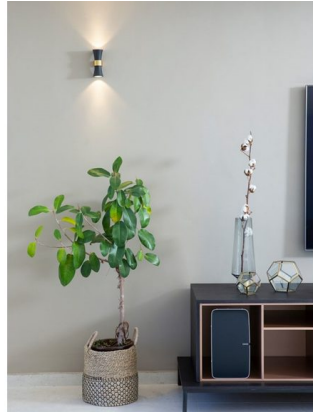

CONIC

SKU: uni-ewsm-0105

The Conic model is a designed wall-mounted light fixture from W. Roberto that will add an elegant touch to any home décor. The Conic model comes in four finishes, which can be mixed and matched for a more personalized look.

Power	2 X 5W
Voltage	85-260Vac
Dimming	None
Light Technology	COB
LED Efficacy	135 lm/W
Viewing angle	24°
CCT	3000
CRI min.	80, 90
L x W x H (mm)	Ø69x60x150
Body Color	Black & Gold, White & Gold, Black, White, Antique
Material	Aluminium
IP	65