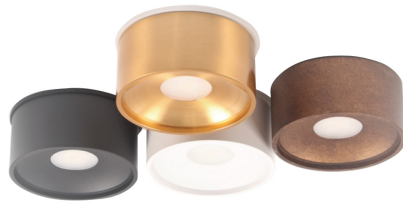

EYE

SKU: uni-ecsm-0115

The Eye downlight range is perfect for modern, minimalist interiors and exteriors. Available in black, white or gold finishes, these fixtures are sure to complement any décor. They are also IP54 rated, meaning they can be used in wet areas such as bathrooms and kitchens. And because they are dimmable, you can create the perfect level of light for any occasion. With a sleek and compact design, these downlights will make a stylish addition to your place.

Power	5W, 7W, 10W, 12W, 15W
Voltage	85-260Vac
Dimming	None, TRAIC
Light Technology	COB, DOB
LED Efficacy	140 lm/W
Viewing angle	150°
CCT	2700, 3000, 4000, 6000
CRI min.	80, 90
L x W x H (mm)	Ø113×50, Ø135×55, Ø158×60, Ø65×50, Ø76×50
Body Color	Black, White, Gold, Antique
Material	Aluminium
IP	54