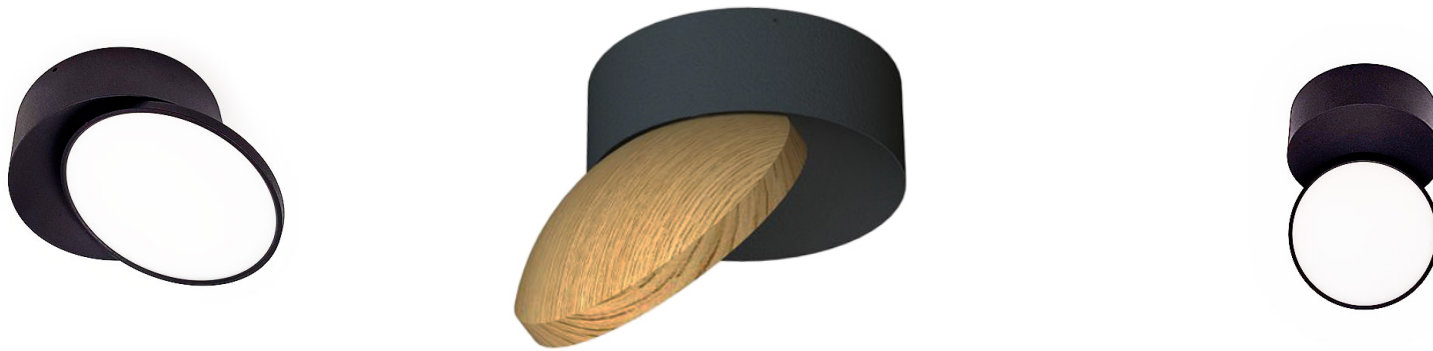

CATALOG 2022

Lighting Innovation

CATEGORIES:

Ceiling Surface	2
Ceiling Recessed	9
Blazer	25
Quadro	36
Wall Surface	40
Waterproof	46

CEILING SURFACE

QUADRO

SKU: uni-icsm-120

The Quadro is a high-end LED downlight that offers superior performance and aesthetics. It features a beautiful symmetric design, high lumens output, advanced optic design, anti glare honeycomb built in, and is available in surface mounted or recessed options. It is also manufactured in special colors like wood and carbon fiber, and can be customized to match any decor. The Quadro is compact and modern, making it the perfect choice for any application.

TWIST 7

SKU: uni-icsm-201

Twist is innovative LED lighting is perfect for modern spaces. Its adjustable design makes it perfect for both walls and ceilings, while its sleek look gives any room a touch of elegance.

TWIST 12

SKU: uni-icsm-202

Twist is innovative LED lighting is perfect for modern spaces. Its adjustable design makes it perfect for both walls and ceilings, while its sleek look gives any room a touch of elegance.

CYLINDER A

SKU: uni-icsm-0074

The A model is one of the wide ranges of compact led surface mounted downlights of UNIFORMA, offers great versatility, can be used for ambient light and accent thanks to its 360 degree directional head. Made of pure aluminum, with a built-in high quality internal driver, a specially designed reflector and antiglare glass diffuser. This collection offers an adaptable creation that provides diffused or direct/indirect light and can be mounted vertically or horizontally.