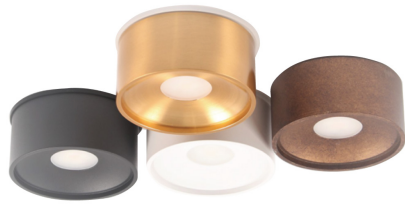

EYE

SKU: uni-ecsm-0115

The Eye downlight range is perfect for modern, minimalist interiors and exteriors. Available in black, white or gold finishes, these fixtures are sure to complement any décor. They are also IP54 rated, meaning they can be used in wet areas such as bathrooms and kitchens. And because they are dimmable, you can create the perfect level of light for any occasion. With a sleek and compact design, these downlights will make a stylish addition to your place.

Power	5W, 7W, 10W, 12W, 15W
Voltage	85-260Vac
Dimming	None, TRAIC
Light Technology	COB, DOB
LED Efficacy	140 lm/W
Viewing angle	150°
CCT	2700, 3000, 4000, 6000
CRI min.	80, 90
L x W x H (mm)	Ø113×50, Ø135×55, Ø158×60, Ø65×50, Ø76×50
Body Color	Black, White, Gold, Antique
Material	Aluminium
IP	54