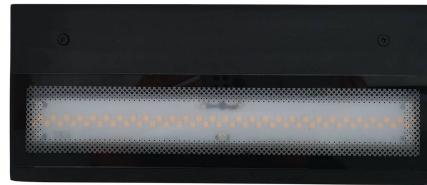

GIL

SKU: uni-iwsm-0030

The Gil wall light is perfect for providing strong, indirect light. The LED lamp is powerful and efficient, and the classic design makes it a great choice for any space. It`s triac dimmable, so you can customize the level of brightness to suit your needs. Whether you`re looking to brighten up a dark corner or add some extra ambiance to a room, the Gil wall light is sure to deliver.

Power	36W
Voltage	85-260Vac
Dimming	TRIAIC
Light Technology	SMD
LED Efficacy	150lm/W
Viewing angle	120°
CRI min.	80, 90
CCT	2700, 3000, 4000, 6000
L x W x H (mm)	240x100x30
Body Color	Black, White
Material	Aluminium
IP	40