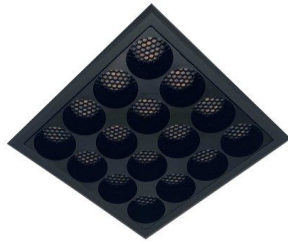

Viewing angle
CCT
CRI min.
L x W x H (mm)
Cut out (mm)
Body Color
Material
IP

24°
2700, 3000, 4000, 6000
80, 90
68x68x35
61x61
Carbon, Black, White, Wood
Aluminium
40

QUADRO R 12W

SKU: uni-icrm-70-12

The Quadro is a high-end LED downlight that offers superior performance and aesthetics. It features a beautiful symmetric design, high lumens output, advanced optic design, anti glare honeycomb built in, and is available in surface mounted or recessed options. It is also manufactured in special colors like wood and carbon fiber, and can be customized to match any decor. The Quadro is compact and modern, making it the perfect choice for any application.

Power
Voltage
Dimming
Light Technology

12W
85-260Vac
Optional
High Power